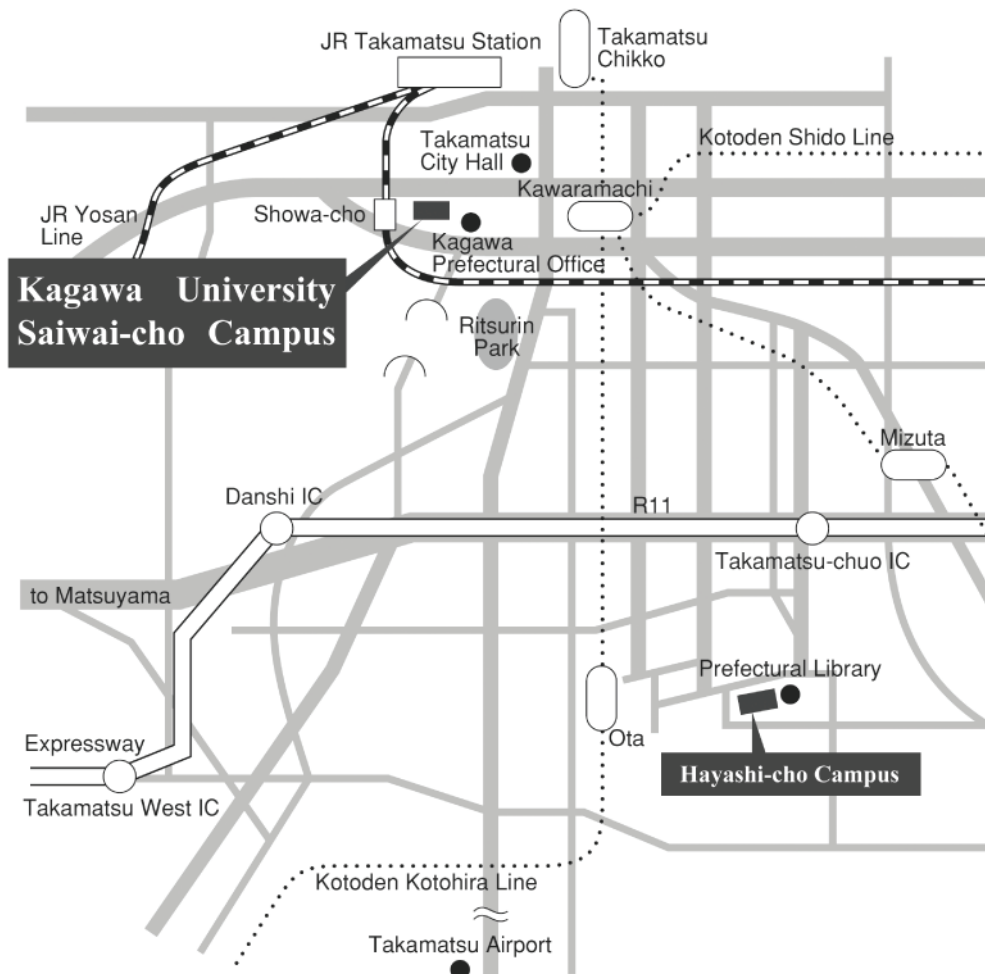

Conference Site

[Kagawa University]

Kagawa University is one of 80 National University Corporations in Japan. It is a mid size university with approximately 650 teaching staff and 7000 students.

There are 6 faculties distributed on four campuses. Details can be seen at following English web-site.

Kagawa University

<http://www.kagawa-u.ac.jp/itwinfo/cl1000151/>

[Where is Kagawa University in Takamatsu]

There are four campuses within Kagawa University. **SICE2007 is held at “Saiwai-cho Campus”, situated in the center of Takamatsu city.** There are many hotels within walking distance from the conference site. Please check the city map on the “Access” page of the SICE2007 Web-site.

Kagawa University, Saiwai-cho Campus

Campus Map

- Free drinks are served during SICE2007 in the Poster Room.
- A Welcome Reception, Farewell Party and Evening Hour are on 1F of University Hall. Drinks and snacks will be served.

Session Rooms

Room N : SICE Session Room No.
 (nnn) : Lecture Room No. in Kagawa Univ.

Session Rooms

**Saiwai-cho
North Block 4
-3F-**

**Saiwai-cho
North Block 3
-3F-**

**Saiwai-cho
North Block 8
-1F-**

**Saiwai-cho
North Block 8
-2F-**