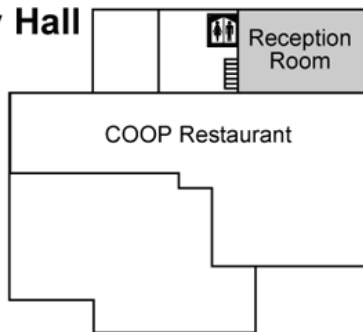

Kagawa University, Saiwai-cho Campus

Campus Map

- Free drinks are served during SICE2007 in the Poster Room.
- A Welcome Reception, Farewell Party and Evening Hour are on 1F of University Hall. Drinks and snacks will be served.

Session Rooms

Room N : SICE Session Room No.
 (nnn) : Lecture Room No. in Kagawa Univ.

Session Rooms

**Saiwai-cho
North Block 4
-3F-**

**Saiwai-cho
North Block 3
-3F-**

**Saiwai-cho
North Block 8
-1F-**

**Saiwai-cho
North Block 8
-2F-**

**University Hall
-1F-**

**University Hall
-2F-**

**Joint Research Building
-5F-**

Room N : SICE Session Room No.
(nnn) : Lecture Room No. in Kagawa Univ.