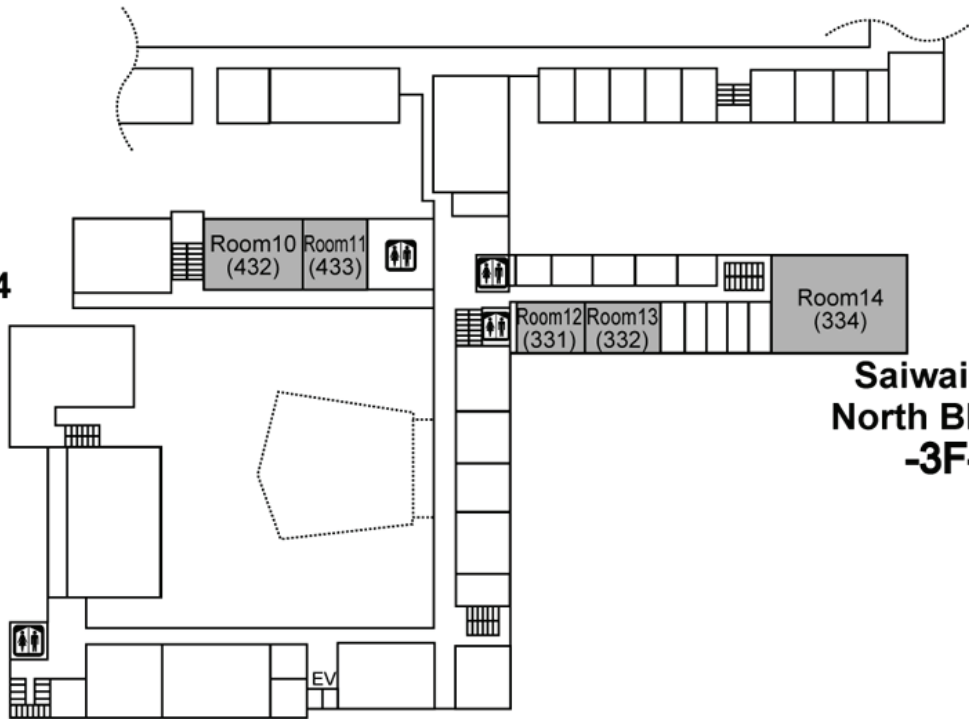

Kagawa University, Saiwai-cho Campus

Campus Map

- Free drinks are served during SICE2007 in the Poster Room.
- A Welcome Reception, Farewell Party and Evening Hour are on 1F of University Hall. Drinks and snacks will be served.

Session Rooms

Room N : SICE Session Room No.
 (nnn) : Lecture Room No. in Kagawa Univ.

Session Rooms

**Saiwai-cho
North Block 4
-3F-**

**Saiwai-cho
North Block 3
-3F-**

**Saiwai-cho
North Block 8
-1F-**

**Saiwai-cho
North Block 8
-2F-**

**University Hall
-1F-**

**University Hall
-2F-**

**Joint Research Building
-5F-**

Room N : SICE Session Room No.
(nnn) : Lecture Room No. in Kagawa Univ.