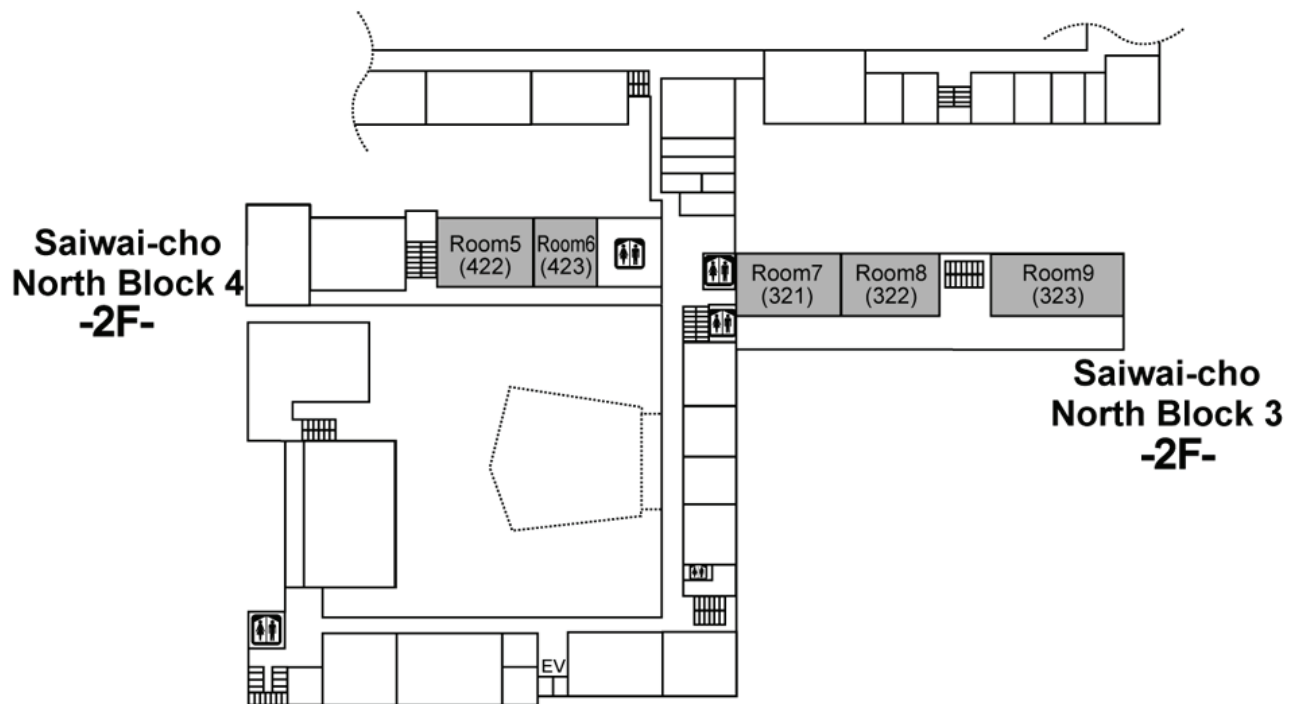

Kagawa University, Saiwai-cho Campus

Campus Map

- Free drinks are served during SICE2007 in the Poster Room.
- A Welcome Reception, Farewell Party and Evening Hour are on 1F of University Hall. Drinks and snacks will be served.

Session Rooms

Room N : SICE Session Room No.
 (nnn) : Lecture Room No. in Kagawa Univ.

Session Rooms

**Saiwai-cho
North Block 4
-3F-**

**Saiwai-cho
North Block 3
-3F-**

**Saiwai-cho
North Block 8
-1F-**

**Saiwai-cho
North Block 8
-2F-**