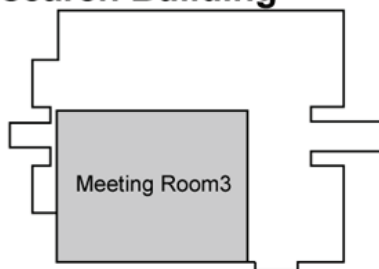

Kagawa University, Saiwai-cho Campus

Campus Map

- Free drinks are served during SICE2007 in the Poster Room.
- A Welcome Reception, Farewell Party and Evening Hour are on 1F of University Hall. Drinks and snacks will be served.

Session Rooms

Room N : SICE Session Room No.
 (nnn) : Lecture Room No. in Kagawa Univ.

Session Rooms

**Saiwai-cho
North Block 4
-3F-**

**Saiwai-cho
North Block 3
-3F-**

**Saiwai-cho
North Block 8
-1F-**

**Saiwai-cho
North Block 8
-2F-**

**University Hall
-1F-**

**University Hall
-2F-**

**Joint Research Building
-5F-**

Room N : SICE Session Room No.
(nnn) : Lecture Room No. in Kagawa Univ.