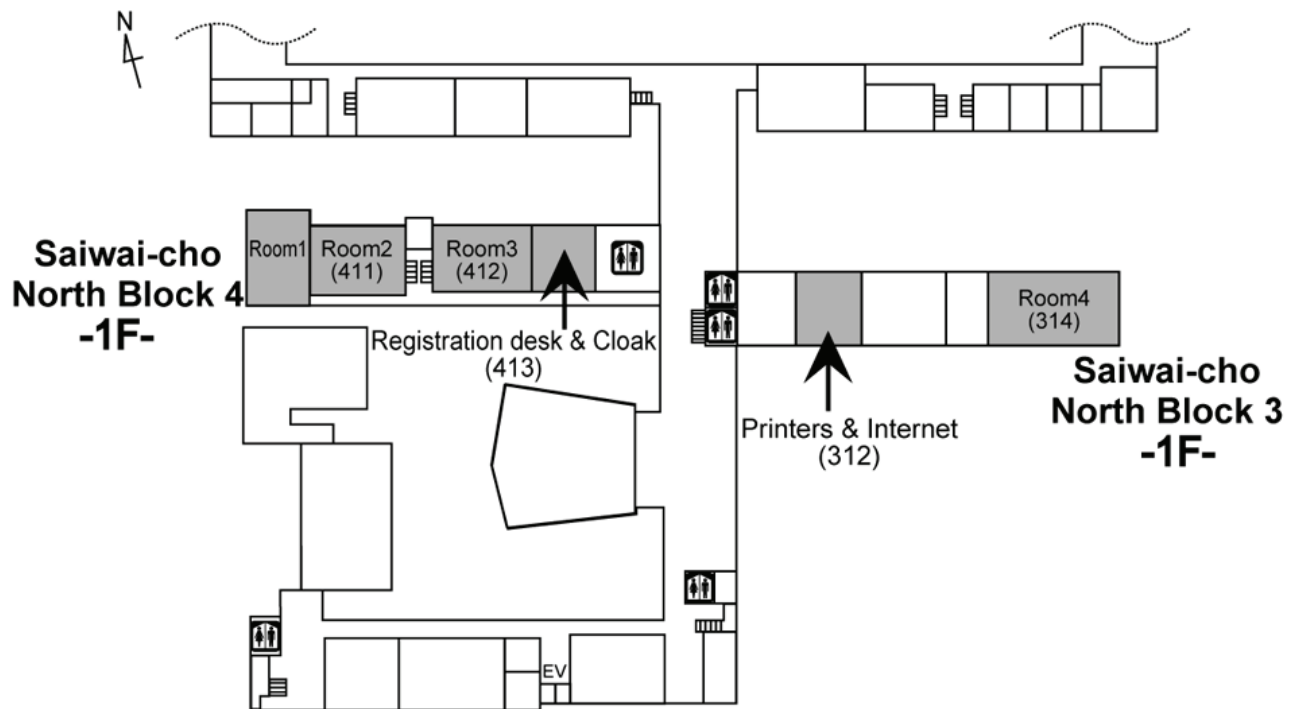

Kagawa University, Saiwai-cho Campus

Campus Map

- Free drinks are served during SICE2007 in the Poster Room.
- A Welcome Reception, Farewell Party and Evening Hour are on 1F of University Hall. Drinks and snacks will be served.

Session Rooms

Room N : SICE Session Room No.
 (nnn) : Lecture Room No. in Kagawa Univ.

Session Rooms

**Saiwai-cho
North Block 4
-3F-**

**Saiwai-cho
North Block 3
-3F-**

**Saiwai-cho
North Block 8
-1F-**

**Saiwai-cho
North Block 8
-2F-**

**University Hall
-1F-**

**University Hall
-2F-**

**Joint Research Building
-5F-**

Room N : SICE Session Room No.
(nnn) : Lecture Room No. in Kagawa Univ.