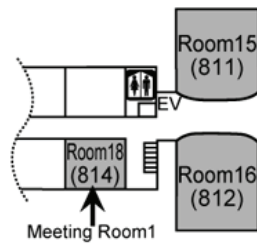

Session Rooms

Room N : SICE Session Room No.
 (nnn) : Lecture Room No. in Kagawa Univ.

Session Rooms

**Saiwai-cho
North Block 4
-3F-**

**Saiwai-cho
North Block 3
-3F-**

**Saiwai-cho
North Block 8
-1F-**

**Saiwai-cho
North Block 8
-2F-**

**University Hall
-1F-**

**University Hall
-2F-**

**Joint Research Building
-5F-**

Room N : SICE Session Room No.
(nnn) : Lecture Room No. in Kagawa Univ.