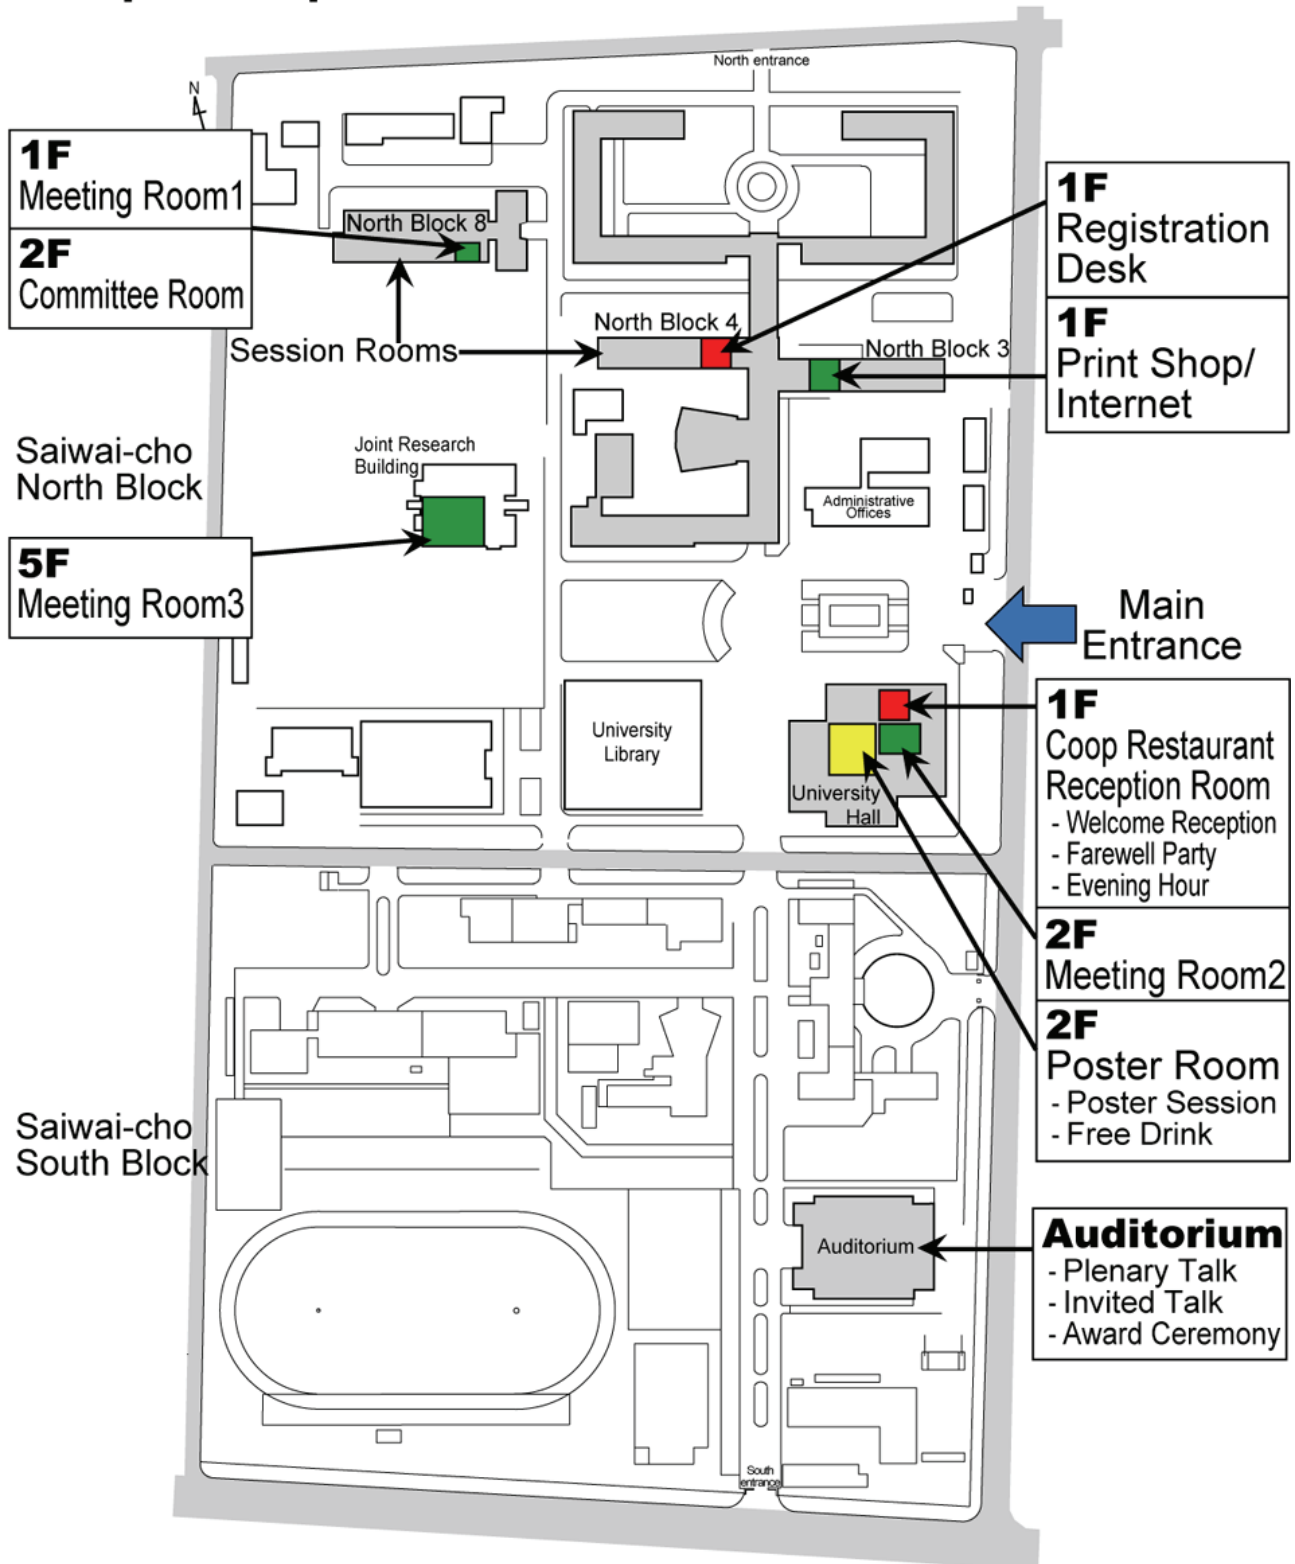

Kagawa University

<http://www.kagawa-u.ac.jp/itwinfo/cl1000151/>

[Where is Kagawa University in Takamatsu]

There are four campuses within Kagawa University. **SICE2007 is held at “Saiwai-cho Campus”, situated in the center of Takamatsu city.** There are many hotels within walking distance from the conference site. Please check the city map on the “Access” page of the SICE2007 Web-site.

Kagawa University, Saiwai-cho Campus

Campus Map

- Free drinks are served during SICE2007 in the Poster Room.
- A Welcome Reception, Farewell Party and Evening Hour are on 1F of University Hall. Drinks and snacks will be served.

Session Rooms

Room N : SICE Session Room No.
 (nnn) : Lecture Room No. in Kagawa Univ.

Session Rooms

**Saiwai-cho
North Block 4
-3F-**

**Saiwai-cho
North Block 3
-3F-**

**Saiwai-cho
North Block 8
-1F-**

**Saiwai-cho
North Block 8
-2F-**

**University Hall
-1F-**

**University Hall
-2F-**

**Joint Research Building
-5F-**

Room N : SICE Session Room No.
(nnn) : Lecture Room No. in Kagawa Univ.