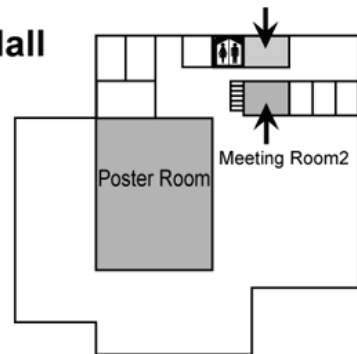

Kagawa University, Saiwai-cho Campus

Campus Map

- Free drinks are served during SICE2007 in the Poster Room.
- A Welcome Reception, Farewell Party and Evening Hour are on 1F of University Hall. Drinks and snacks will be served.

Session Rooms

Room N : SICE Session Room No.
 (nnn) : Lecture Room No. in Kagawa Univ.

Session Rooms

**Saiwai-cho
North Block 4
-3F-**

**Saiwai-cho
North Block 3
-3F-**

**Saiwai-cho
North Block 8
-1F-**

**Saiwai-cho
North Block 8
-2F-**

**University Hall
-1F-**

**University Hall
-2F-**

**Joint Research Building
-5F-**

Room N : SICE Session Room No.
(nnn) : Lecture Room No. in Kagawa Univ.